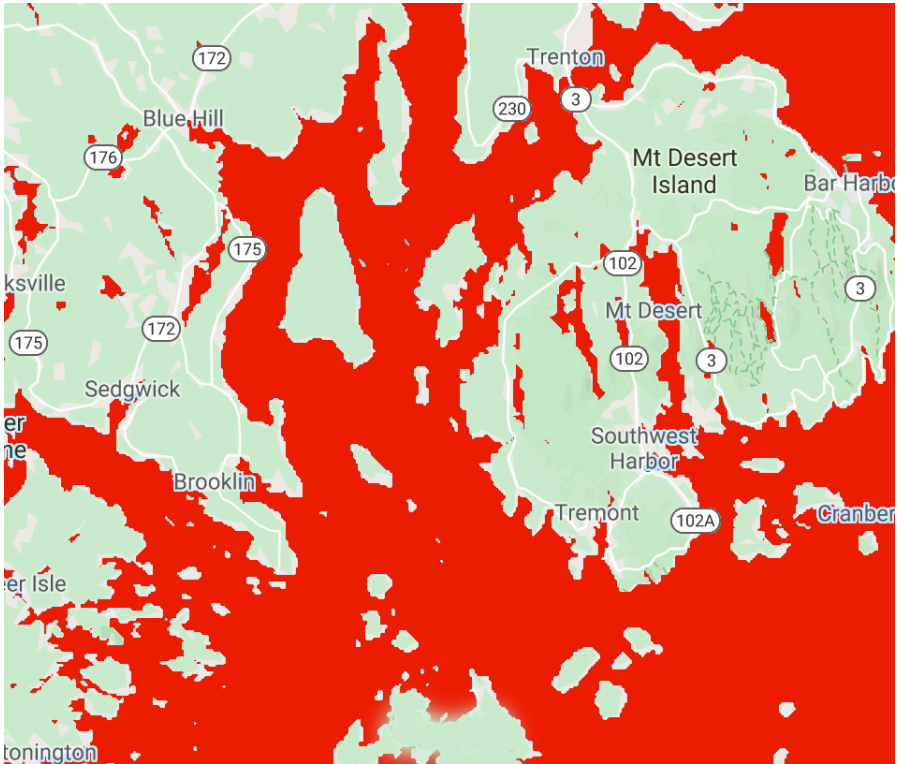

GRAVITY. IT'S THE LAW: POISON RUNS DOWNHILL.

Runoff carries Roundup and other pesticides, so **EVERYTHING RED** is affected, as well as the drinking water aquifer below.

BLUE HILL VOTERS
please sign the petition to ban
pesticides in Blue Hill.